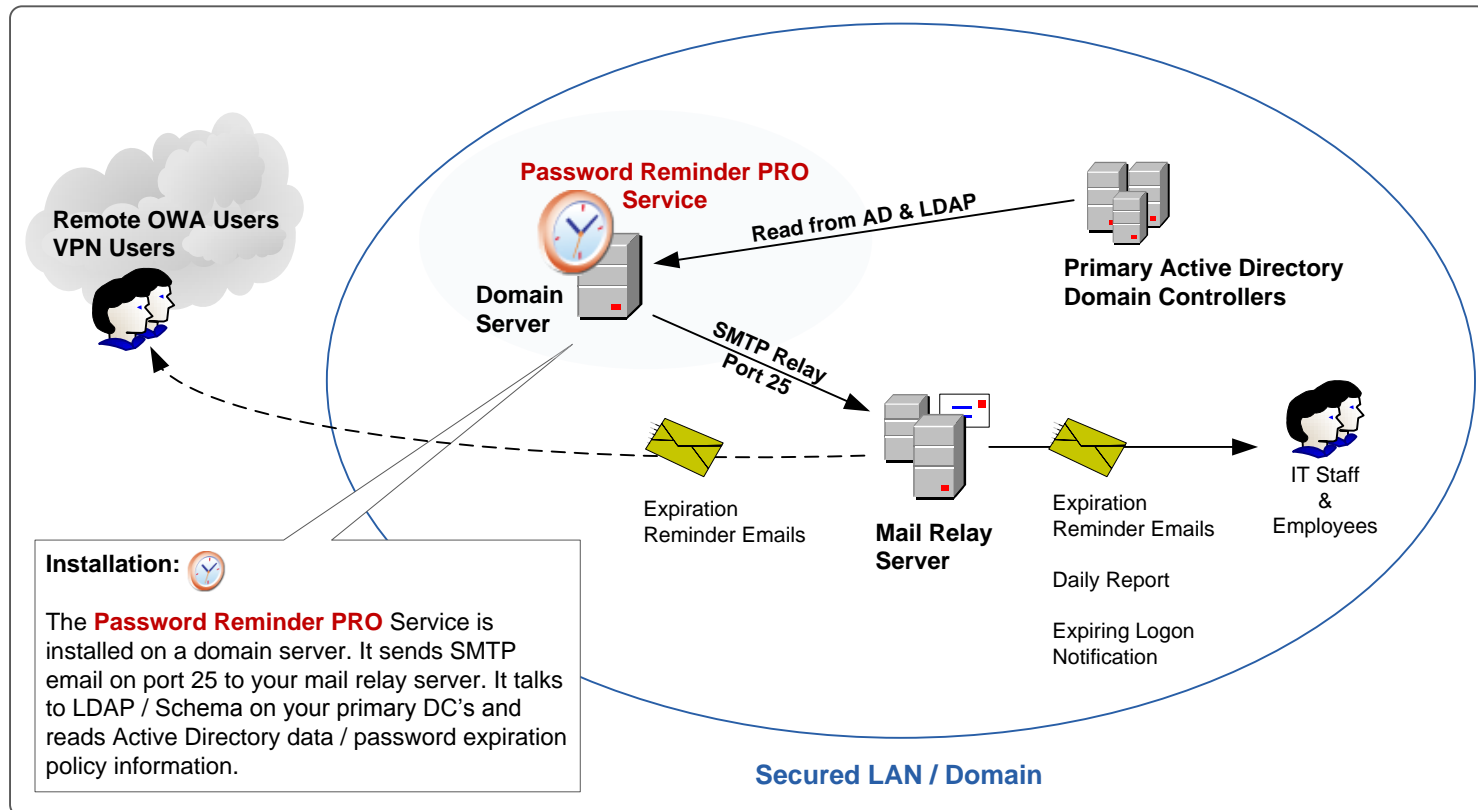

# Password Reminder PRO Network Architecture Diagram

Updated 3/07/2009 Questions? support@sysoptools.com / +1-213-995-5062

## Connectivity

**Tip:** You can use any mail server with Password Reminder PRO- Exchange, Groupwise, Linux etc.

**Tip:** You can use an outsourced mail server if your email provider is hosted, and will allow inbound SMTP relay from one of your domain servers.